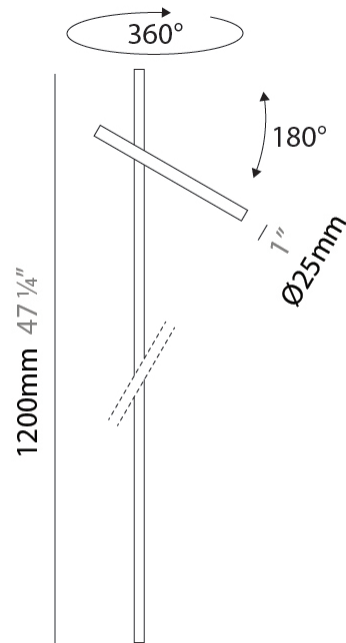

PROJECT	
TYPE	
SPECIFIER	
QUANTITY	
DATE	

SHANGHAI POST

E9B243-

base number
Color   Finish
Temperature   Options

1. To build a product code in our configurator select the specify button on the base model # product page
2. To build a manual product code on this datasheet choose from the options listed below in blue font and add the suffix to the base model #

GENERAL

Series: Shanghai
Brand: Platek
Division: Exterior
Mounting Type: Post
Mounting Location: Above Ground
Subcategory: Bollard - Garden

PHYSICAL

Shape: Abstract
Diameter (mm): 25
Diameter (in): 1
Height (mm): 1200
Height (in): 47 1/4
Extension (mm): 350
Extension (in): 13 3/4
Light Distribution: Direct
Screws: No visible screws
Fixture Finish: [ANT](#) / [BLK](#) / [BRZ](#) / [COR](#) / [FGR](#) / [GRY](#) / [RSB](#) / [WHI](#)
Fixture Material: Aluminum

ELECTRICAL

Lamp Type: LED
Input Wattage (W): 7.3
Total Output Wattage (W): 6.4
Dimming: Non-Dimmable
Driver Included: No
Driver Location: Remote
Driver Type: Constant Voltage - Universal
Driver Class: Class 2
Input Voltage (V): 120 - 277
Output Voltage (V): 24
Upon Request: SC power - DPH0300024ST (Phase Dimming)

LED

Color Temperature (°K): [2700](#) / [3000](#)
Max. Delivered Lumen (lm): 530
Nominal Lumen (lm): 700
CRI: >90 CRI
Lamp Life (hrs): 60000

OPTICAL

Optic°: 120

RATINGS AND CERTIFICATIONS

Certified By: Certified for North American Standards
IP rating: IP65
IK Rating: IK05